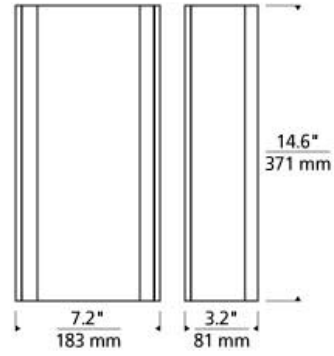

INSTALLATION

Mounts to a standard 4" square junction box with round plaster ring (provided by electrician).

WEIGHT

5-6lb / 2.27-2.72kg ±

ORDERING INFORMATION

700WSJXN COLOR

- C CLEAR
- N HAVANA BROWN
- K SMOKE
- U STEEL BLUE

FINISH

- Z ANTIQUE BRONZE
- S SATIN NICKEL

LAMP

- NO LAMP
- -LED LED 80 CRI 2700K 120V
- -LED277 LED 80 CRI 2700K 277V

TECH LIGHTING®

7400 Linder Avenue
Skokie, Illinois 60077

T 847.410.4400
F 847.410.4500

Tech Lighting, L.L.C.

700WSJXN _____

FIXTURE TYPE: _____

JOB NAME: _____

NOTES: _____

_____

_____

©2018 Tech Lighting, L.L.C. All Rights Reserved. The "Tech Lighting" graphic is a registered trademark of Tech Lighting, L.L.C. Tech Lighting reserves the right to change specifications for product improvements without notification.